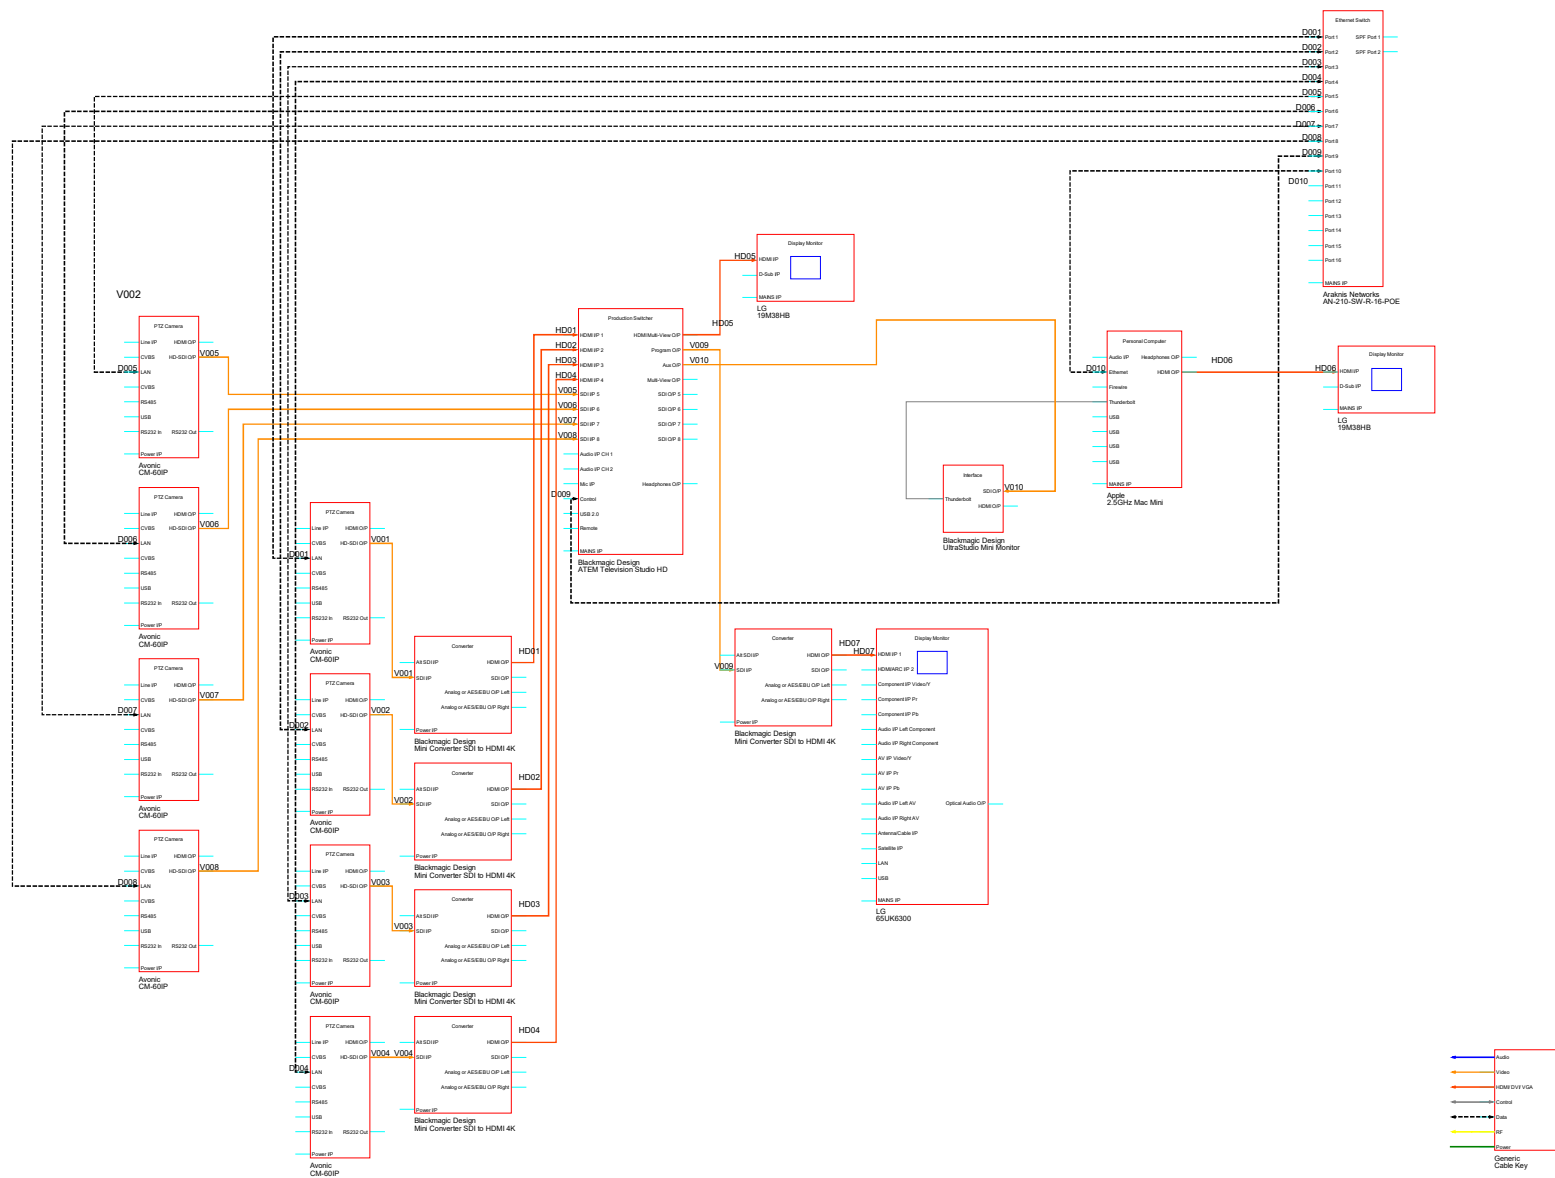

Camera Control with 4 cameras

Rev	Date	Notes

Symbols Used

Client **Public-i**

Title **Semi Mobile Encoder**
Camera Control with 4 cameras

Public-i
112-116 Western Road
Hove
East Sussex
BN3 1DD

Drawn By: SR	Scale: NTS	Date: 13-Feb-18
Issued For: Default Design		
Drawing No: Pi-SP800	Rev: A	

Camera Control with 8 cameras

Rev	Date	Notes

Symbols Used

Client
Public-i

Title
Semi Mobile Encoder
Camera Control with 8 cameras

Public-i
112-116 Western Road
Hove
East Sussex
BN3 1DD

Drawn By	Scale	Date
SR	NTS	13-Feb-18
Issued For	Default Design	
Drawing No	Pi-SP800	Rev A