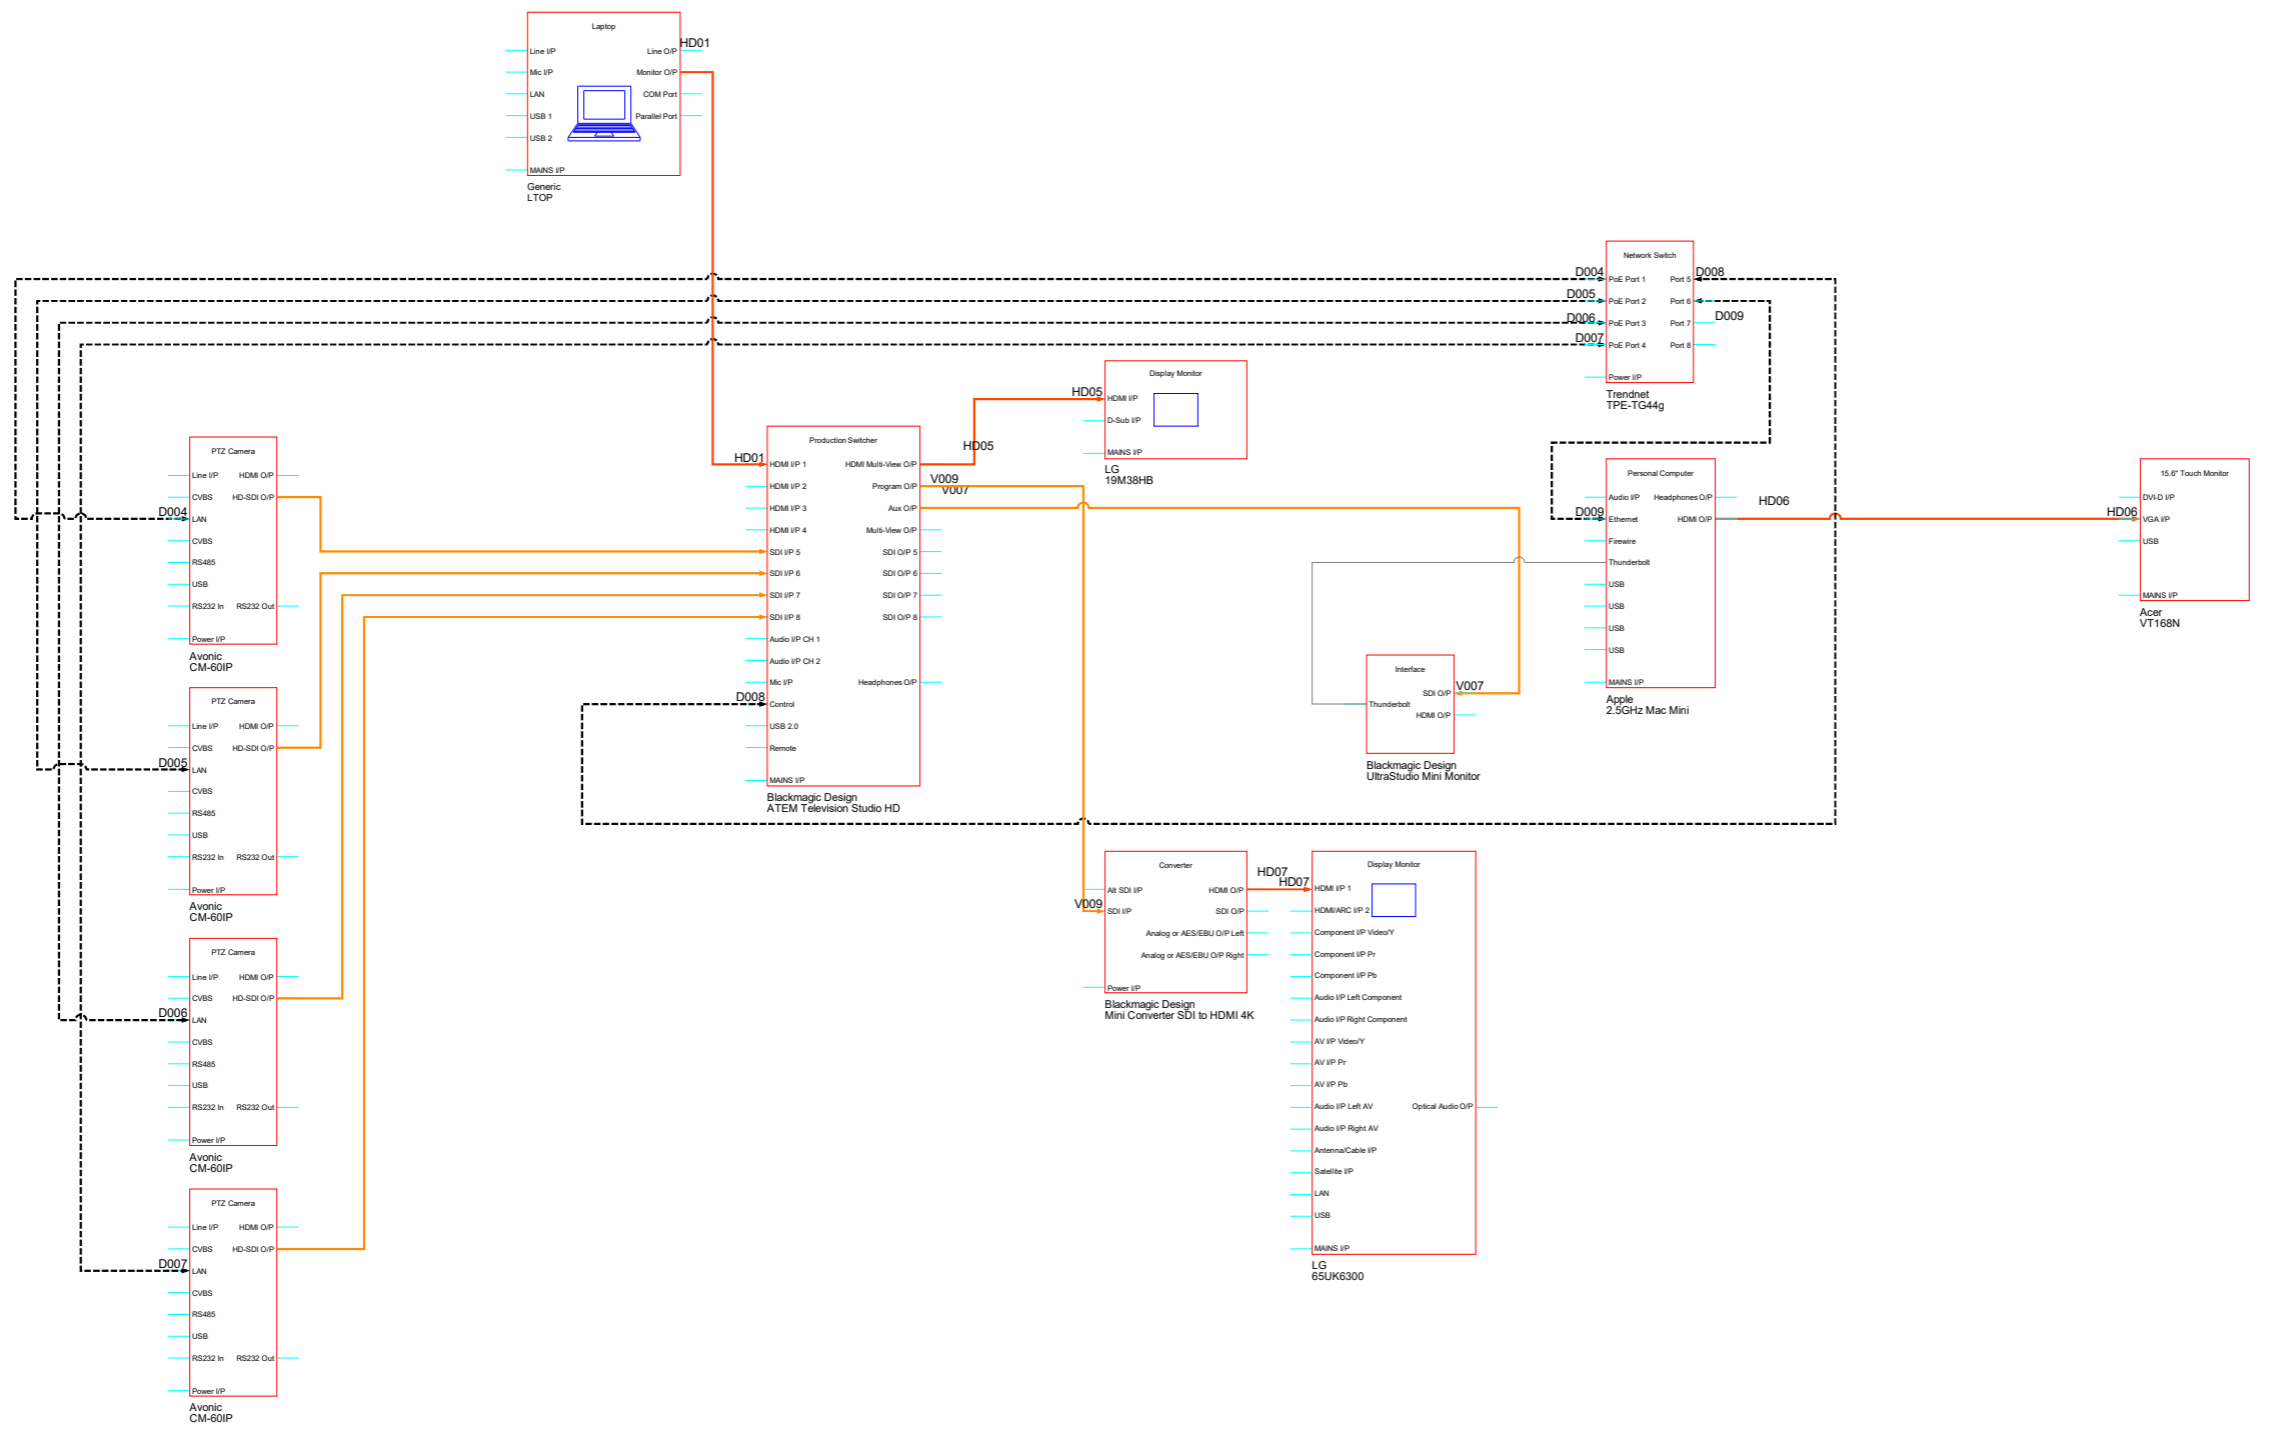

Camera Control with 4 cameras

Rev	Date	Notes

Symbols Used

Client **Public-i**

Title **Semi Mobile Encoder**
Camera Control with 4 cameras

Public-i
112-116 Western Road
Hove
East Sussex
BN3 1DD

Drawn By: SR	Scale: NTS	Date: 13-Feb-18
Issued For: Default Design		
Drawing No: Pi-SP800	Rev: A	

Camera Control with 8 cameras

Rev	Date	Notes

Symbols Used

Client
Public-i

Title
Semi Mobile Encoder
Camera Control with 8 cameras

Public-i
112-116 Western Road
Hove
East Sussex
BN3 1DD

Drawn By	Scale	Date
SR	NTS	13-Feb-18
Issued For	Default Design	
Drawing No	Pi-SP800	Rev A